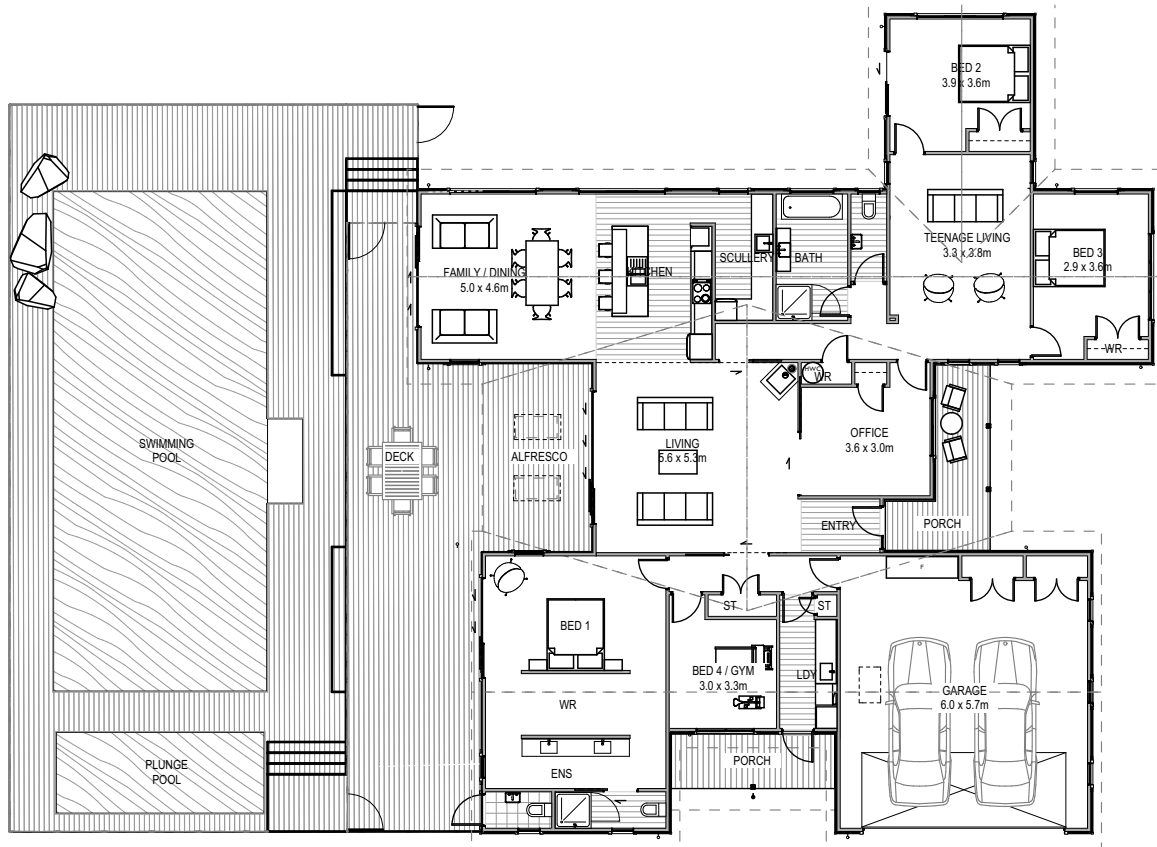

## FEATURES

- Floor Area 286m<sup>2</sup> (over frame)
- 20.5m x 22.8m (overall dimensions)
- Simple, traditional & functional layout
- Scullery
- 4 Bedrooms + Office
- Teenage Living Wing
- Bathroom & master ensuite
- Double Garage
- Weatherboard & Colorsteel Roof
- Alfresco outdoor area