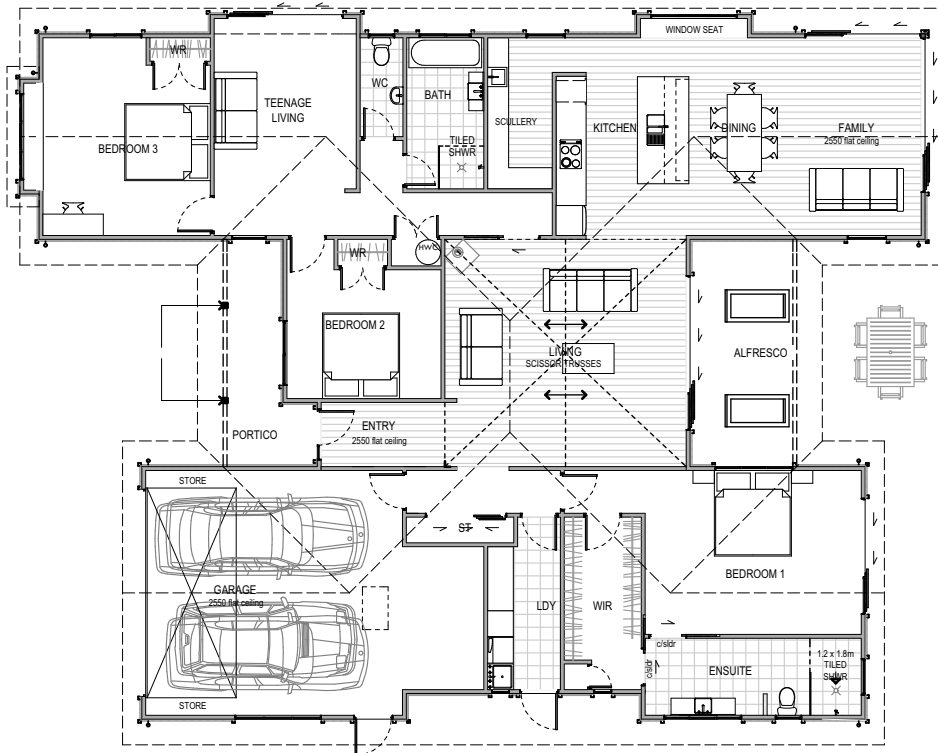

## FEATURES

- Floor Area 249m<sup>2</sup> (over frame)
- 21.1m x 16.5m (overall dimensions)
- Childrens Lounge
- Scullery
- 3 Bedrooms
- Seperate Laundry & Workshop area
- Bathroom & luxury ensuite
- Double Garage
- Weatherboard & Colorsteel Longrun roofing
- Alfresco outdoor area