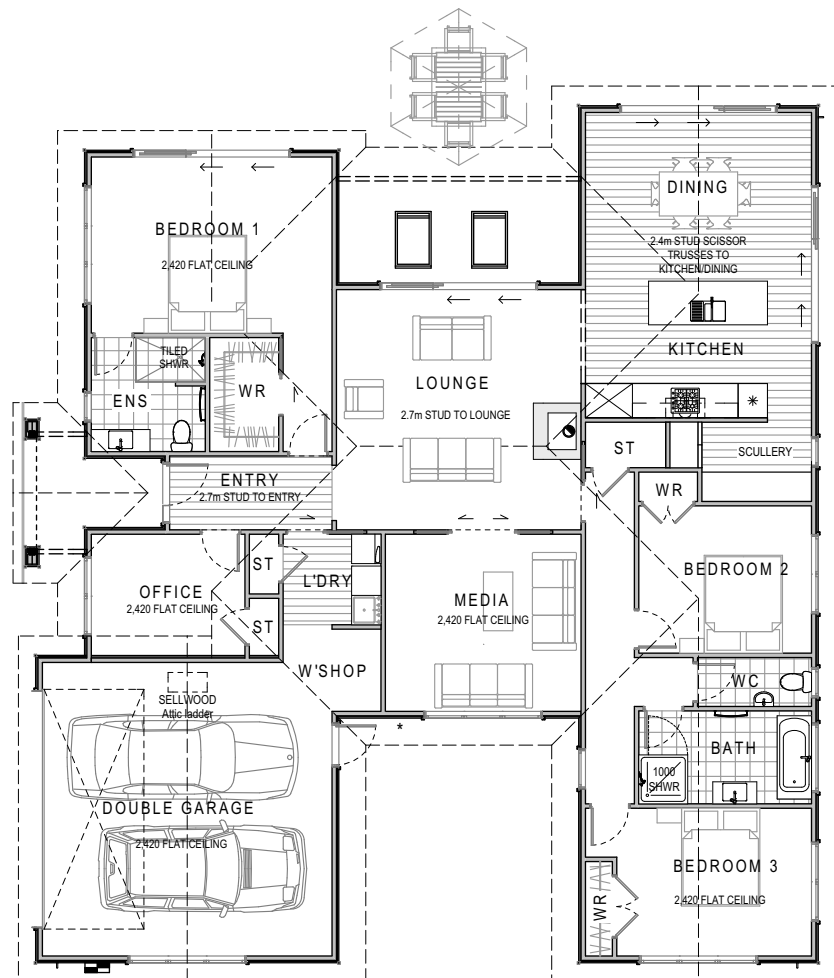

FEATURES

- Floor Area 215m² (over frame)
- 17.4m x 15.9m (overall dimensions)
- Media Room
- Scullery
- 3 Bedrooms + Study
- Seperate Laundry & Workshop
- Bathroom & master ensuite
- Double Garage
- Weatherboard & Colorsteel Longrun roofing
- Alfresco outdoor area

Mortlake Showhome Version 2

the ultimate in building