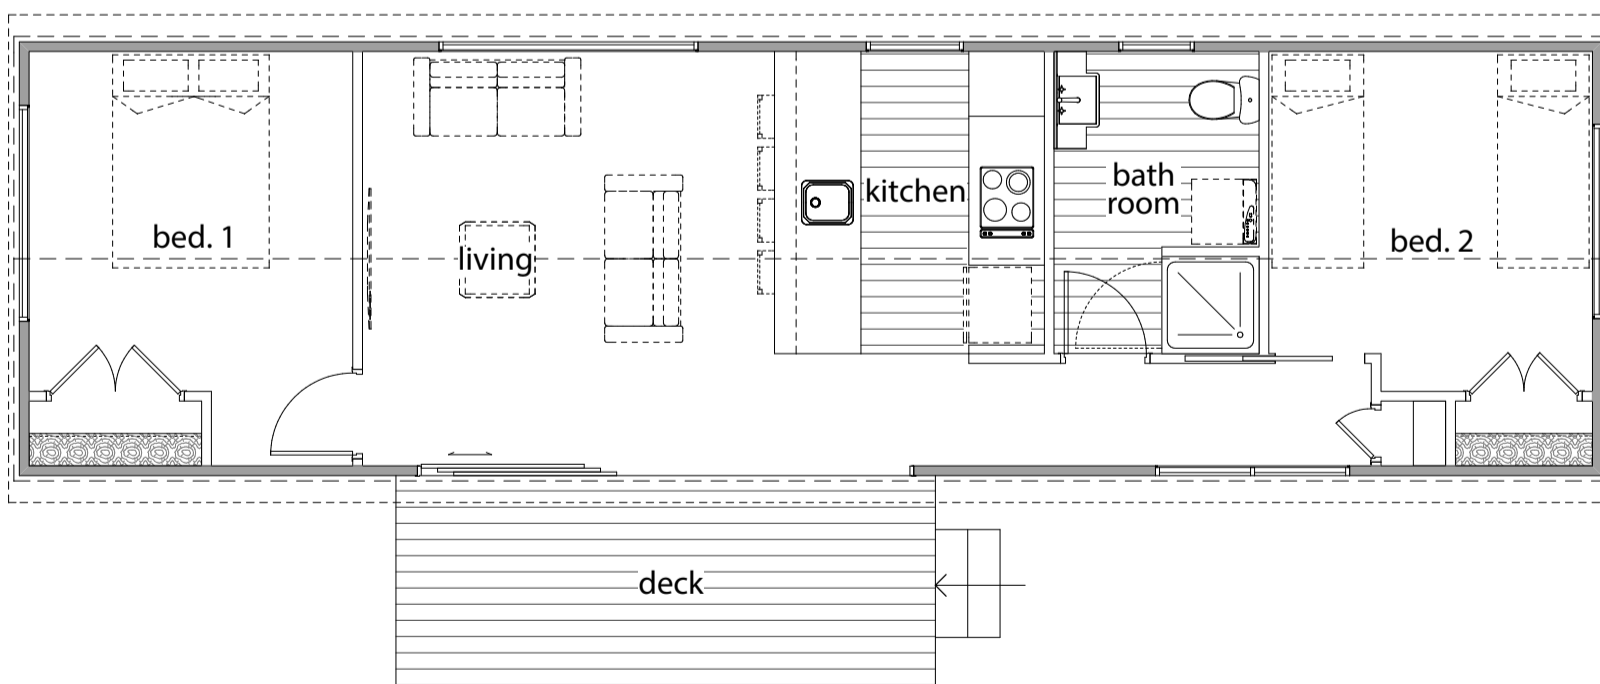

# FEATURES

- Floor Area: 58.9 sq.m.
- 2 Bedrooms
- Open Plan Living
- Kitchen
- Bathroom with Laundry
- Triclad Board and Batten Cladding
- Colorsteel Longrun Roofing

*the ultimate in building*

# 580

*the ultimate in building*