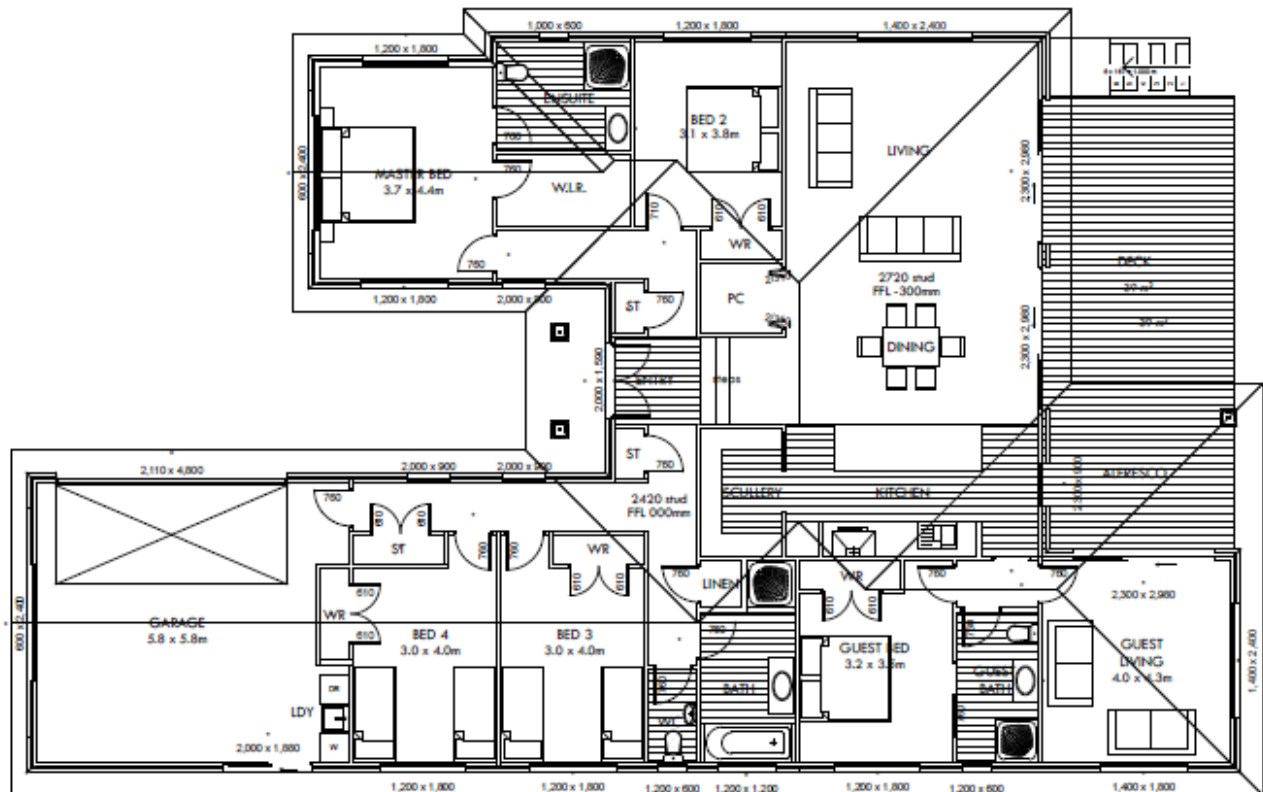

270 Guest Wing with 5 bedrooms

Over Frame 257 m2 Over Brick 270m2

the ultimate in building